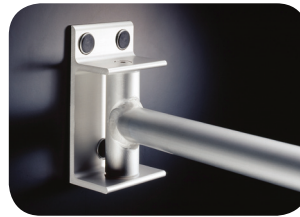

Swing Shower Curtain Rail

The OpeMed Swing Shower Curtain Rail comes in two sizes and includes two 12 curtain rings. Available in anodized aluminium, the OpeMed Shower Curtain Rail parts at the centre and is ideal for a room with a ceiling hoist.

Unique Features

- Rail easily clips together at the centre
- Ideal for use with OpeMed ceiling hoists
- Pack includes 2x twelve curtain rings Easy
- to clean with hot water or mild soap
- Includes fixing kit for brick wall.

Specifications

Model	Swing Shower Curtain Rail
Function	Changing Places, Changing Rooms, Assisted Bathrooms
Dimensions	1550mm x 1550mm
Application	Public Changing Facilities, Schools, Hospitals, Nursing Homes