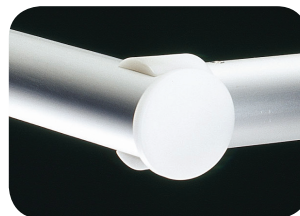

Swing Shower Curtain Rail

The OpeMed Swing Shower Curtain Rail comes in two sizes and includes two 12 curtain rings. Available in anodized aluminium, the OpeMed Shower Curtain Rail parts at the centre and is ideal for a room with a ceiling hoist.

Unique Features

- Rail easily clips together at the centre
- Ideal for use with OpeMed ceiling hoists
- Pack includes 2x twelve curtain rings Easy
- to clean with hot water or mild soap
- Includes fixing kit for brick wall.

Specifications

Model	Swing Shower Curtain Rail
Function	Changing Places, Changing Rooms, Assisted Bathrooms
Dimensions	1550mm x 1550mm
Application	Public Changing Facilities, Schools, Hospitals, Nursing Homes