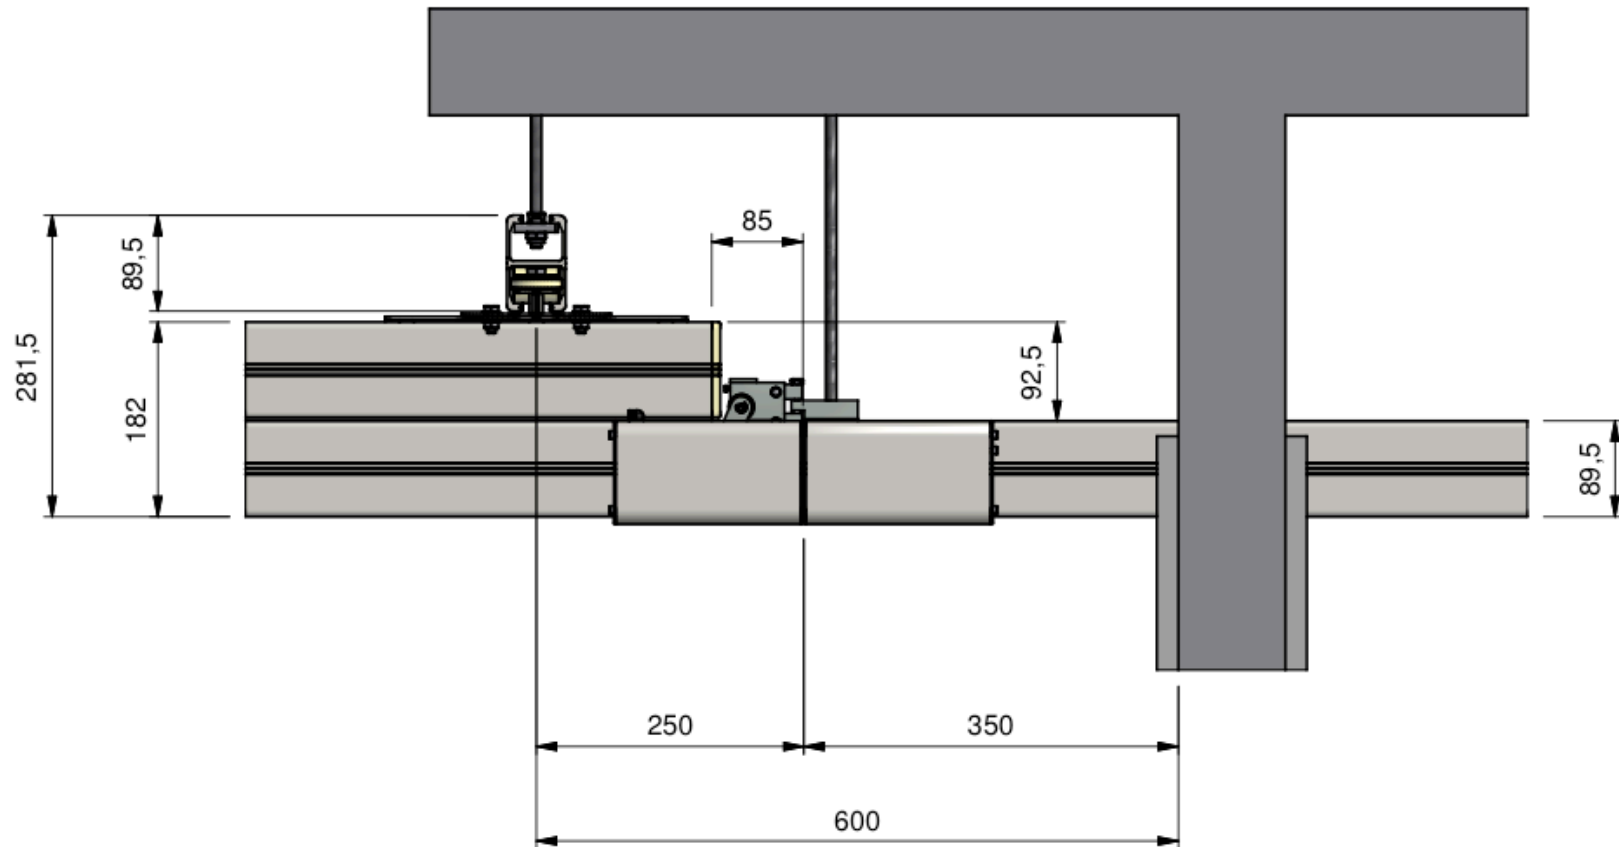

**H SYSTEM USING 180mm RAIL CONNECTING TO 90mm TRACK – SECTION DRAWING**

XY System  
90mm Fixed rail  
180mm Movable rail with cut out 85mm

Mono rail  
90mm Fixed rail