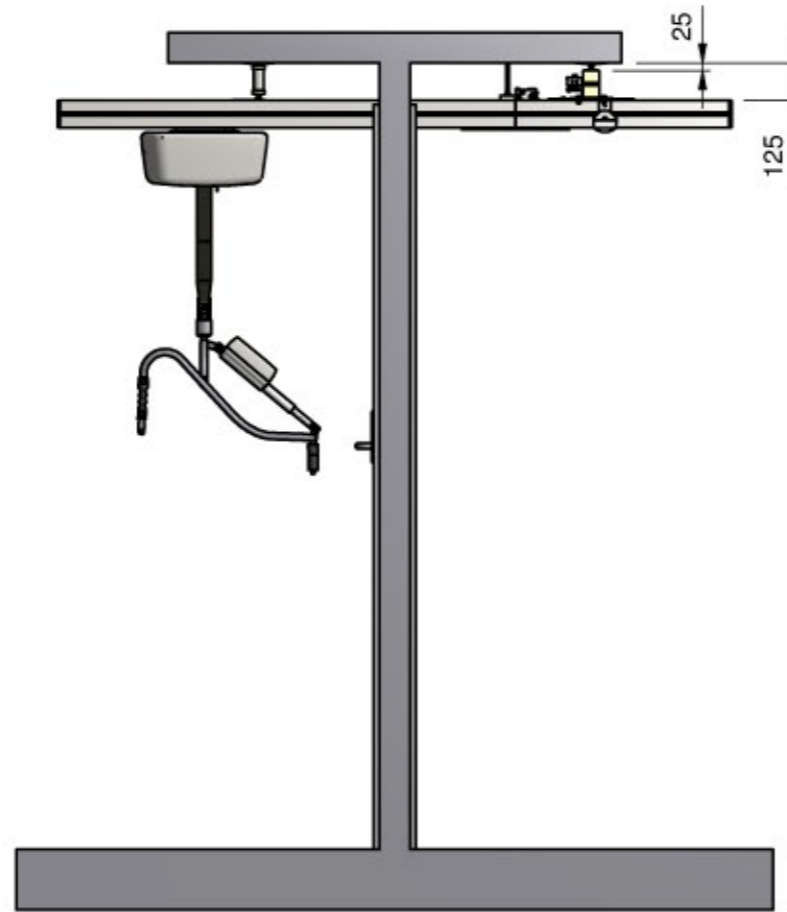

DOOR OPENING DETAIL (H system to straight 90mm track)

Detail A

Detail B