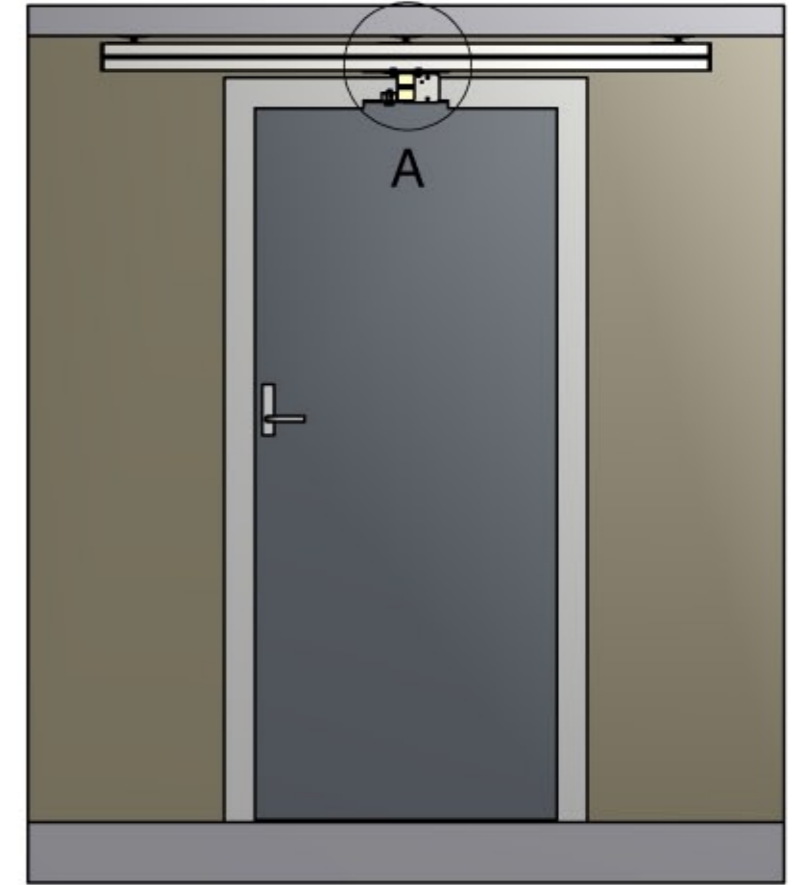

DOOR OPENING DETAIL (H system to straight 90mm track)

Detail A

Detail B