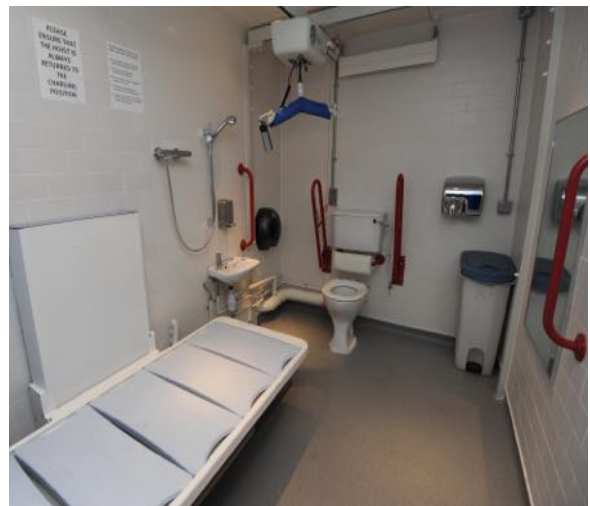

This Changing Places marks the first within a Premiership football club!

What Are Changing Places?

Changing Places toilets are larger than a standard disabled toilet and include a Height-Adjustable Bench, a Ceiling Hoist and turning space for a wheelchair and up to two carers.

Arsenal Disability Liaison Officer

H (or XY) Ceiling Track systems are often used in Changing Places where full room coverage is required for multiple transfers such as toileting and changing; allowing hoist access to the WC,