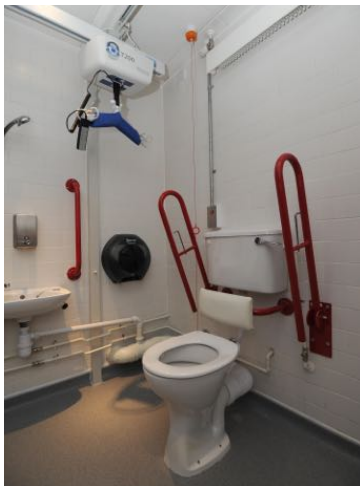

This Changing Places marks the first within a Premiership football club!

What Are Changing Places?

Changing Places toilets are larger than a standard disabled toilet and include a Height-Adjustable Bench, a Ceiling Hoist and turning space for a wheelchair and up to two carers.

Arsenal Disability Liaison Officer

H (or XY) Ceiling Track systems are often used in Changing Places where full room coverage is required for multiple transfers such as toileting and changing; allowing hoist access to the WC,

Leroy (pictured above) moves the Height Adjustable Changing Table from the upright position; Changing Table is supplied with head support and drainage pipe operated via hand control.

Hoists

Ceiling Hoists