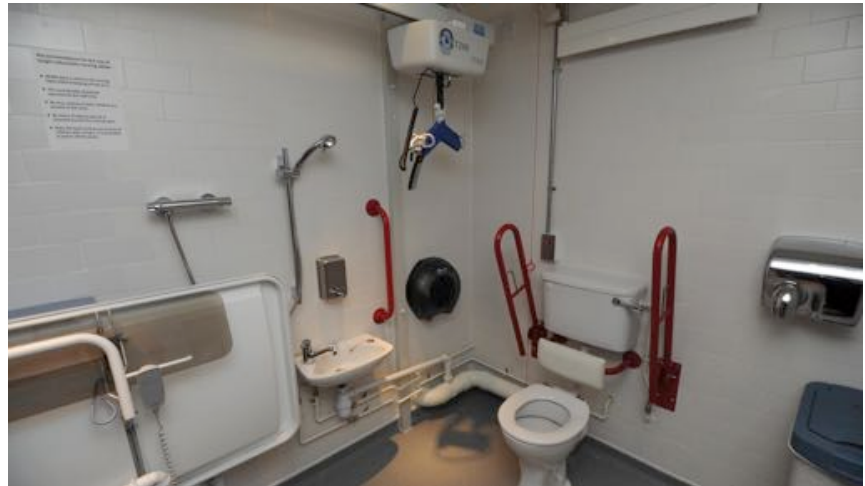

This Changing Places marks the first within a Premiership football club!

What Are Changing Places?

Changing Places toilets are larger than a standard disabled toilet and include a Height-Adjustable Bench, a Ceiling Hoist and turning space for a wheelchair and up to two carers.

Arsenal Disability Liaison Officer

H (or XY) Ceiling Track systems are often used in Changing Places where full room coverage is required for multiple transfers such as toileting and changing; allowing hoist access to the WC,

Leroy (pictured above) moves the Height Adjustable Changing Table from the upright position; Changing Table is supplied with head support and drainage pipe operated via hand control.

Hoists

Ceiling Hoists